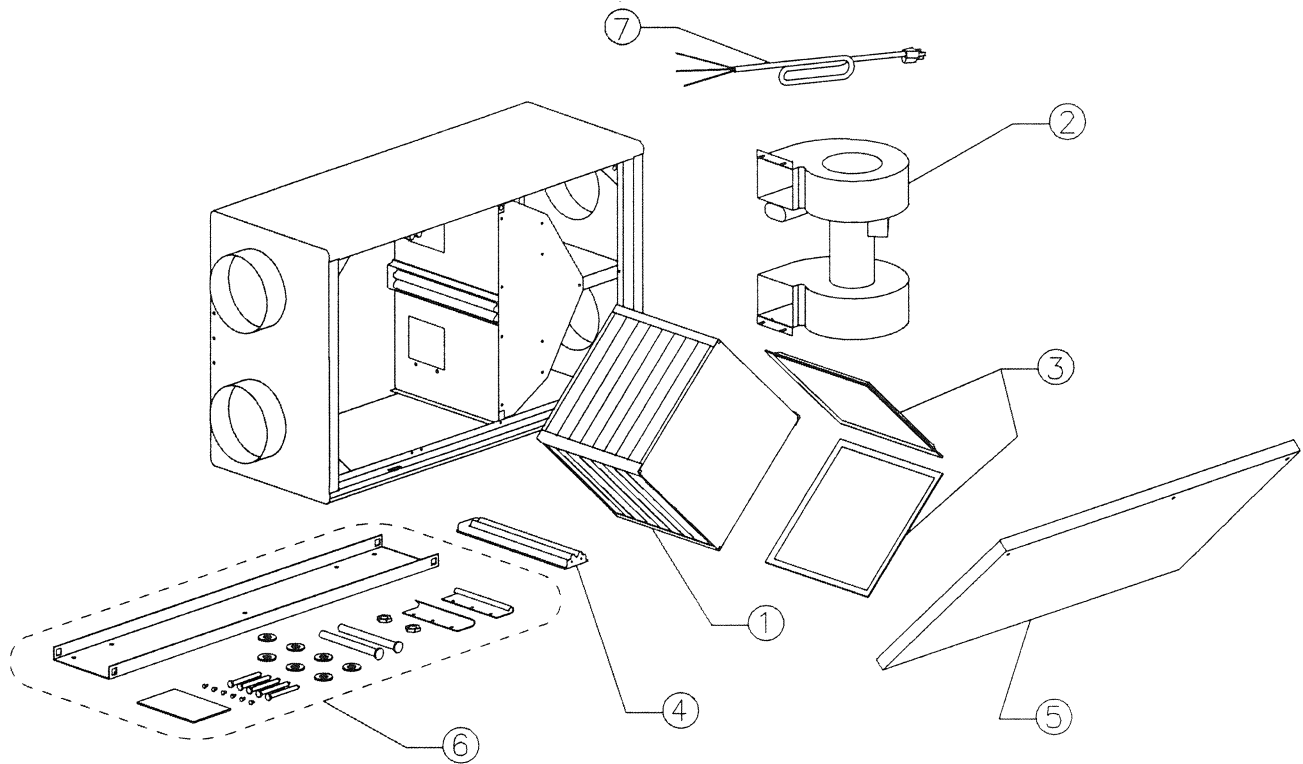

DEALER PARTS LIST

Model 8100

NO.	PART NAME	QTY/CTN	PART NO.
1	Core	1	5151
2	Blower	1	5152
3	EZ Kleen Air Filters (2 Pak)	2	5153
4	Support Channel	1	5154
5	Access Door	1	5155
6	Mounting Hardware	1	5156
7	Power Cord	1	5157
OTHER PARTS			
	Air Flow Measuring Device	1	5158