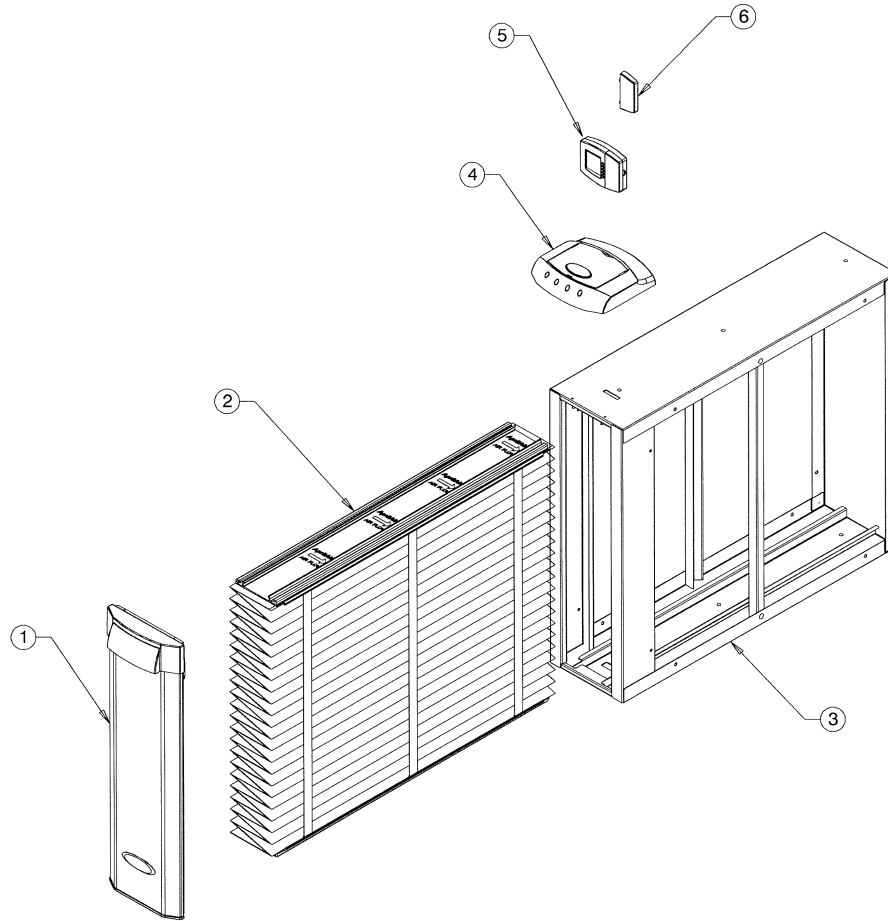

Aprilaire® Model 2210/2310/2410 and 4200/4300/4400 Air Cleaner

| NO. | PART NAME | QTY/CTN | Model 2210 | Model 2310 | Model 2410 |
|-----|---------------------------------------|---------|------------|------------|------------|
| | | | PART NO. | PART NO. | PART NO. |
| 1 | Replacement Door | 1 | 4867 | 4962 | 4868 |
| 2 | Aprilaire Replacement Media - MERV 13 | 10 | 213 | 313 | 413 |
| 2 | Aprilaire Replacement Media - MERV 10 | 8 | 210 | 310 | 410 |
| 3 | Replacement Housing | 1 | 4865 | 4964 | 4866 |
| 4 | LED Base for Air Cleaner Control* | 1 | 4830 | 4830 | 4830 |
| 5 | Air Cleaner Control* | 1 | 4829 | 4829 | 4829 |
| 4&5 | Air Cleaner Control & LED Base* | 1 | 4838 | 4838 | 4838 |
| 6 | Replacement Battery Cover* | 1 | 4836 | 4836 | 4836 |