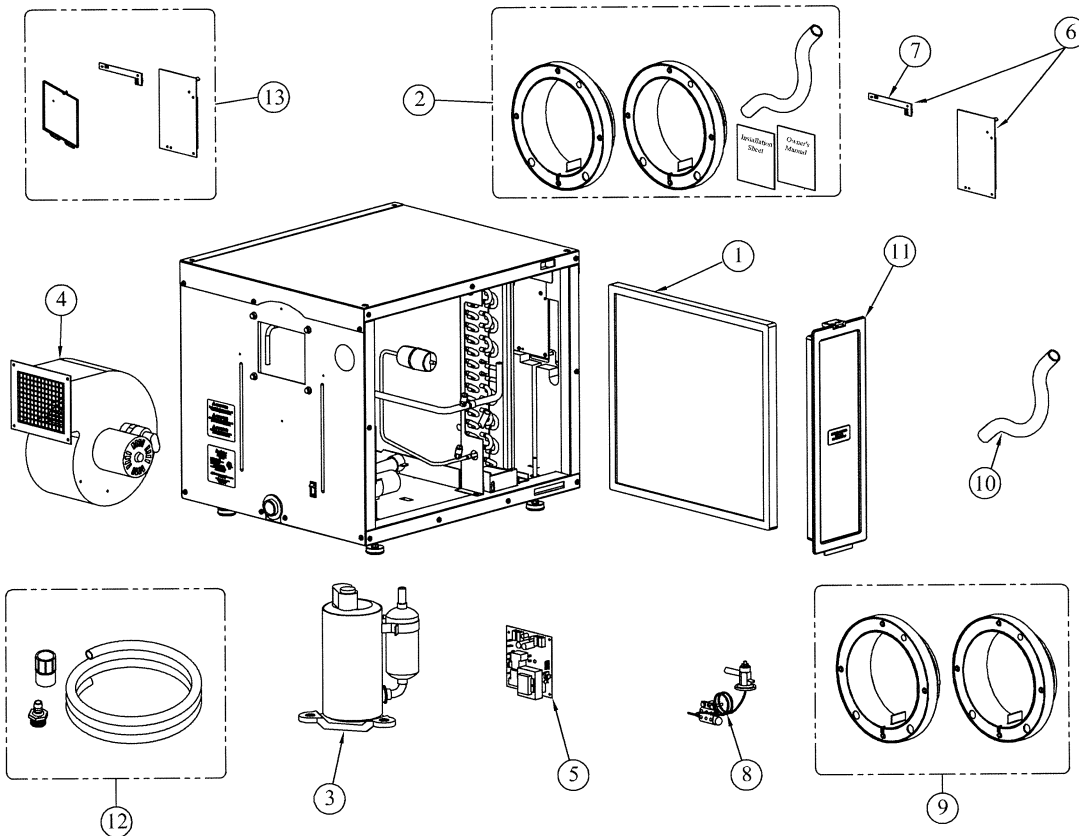

## Model 1700/1710/1720/1750/1770

NO.	PART NAME	QTY/CTN	PART NO.
1	Filter	1	4510
2	Drain Trap/Collars/Manual	1	4843
3	Compressor Assembly, 1700/1710/1750 (Includes Filter Dryer and Run Capacitor)	1	4514
3	Compressor Assembly, 1720/1770 (Includes Filter Dryer and Run Capacitor)	1	4645
4	Blower/Motor Assembly, 1700/1710/1750	1	4515
4	Blower/Motor Assembly, 1720/1770	1	4646
5	Power Supply Board	1	4517
6	Control Board Kit (Includes Control Board and Sensor Board)	1	4518
7	Sensor Board	1	4752
8	Thermostatic Expansion Valve, 1700/1710/1750	1	4519
8	Thermostatic Expansion Valve, 1720/1770	1	4647
9	Duct Collars	2	4751
10	Drain Trap	1	4842
11	Filter Door	1	4861
12	Condensate Drain Hose Assembly	1	4863
13	LED Control Board Kit (includes control board, sensor board and LED control door)	1	4864
<b>OTHER PARTS</b>			
	Living Space Control	1	70
	Zoning Kit (2-N/O 8" Damper, 2-N/C 8" Damper and Transformer)	1	4522
	Low Profile Condensate Pump (Condensate pump with 20' condensate hose)	1	4856
	Living Space Duct Kit (25' of 8" insulated flex duct with 2 quick install grilles)	1	4857